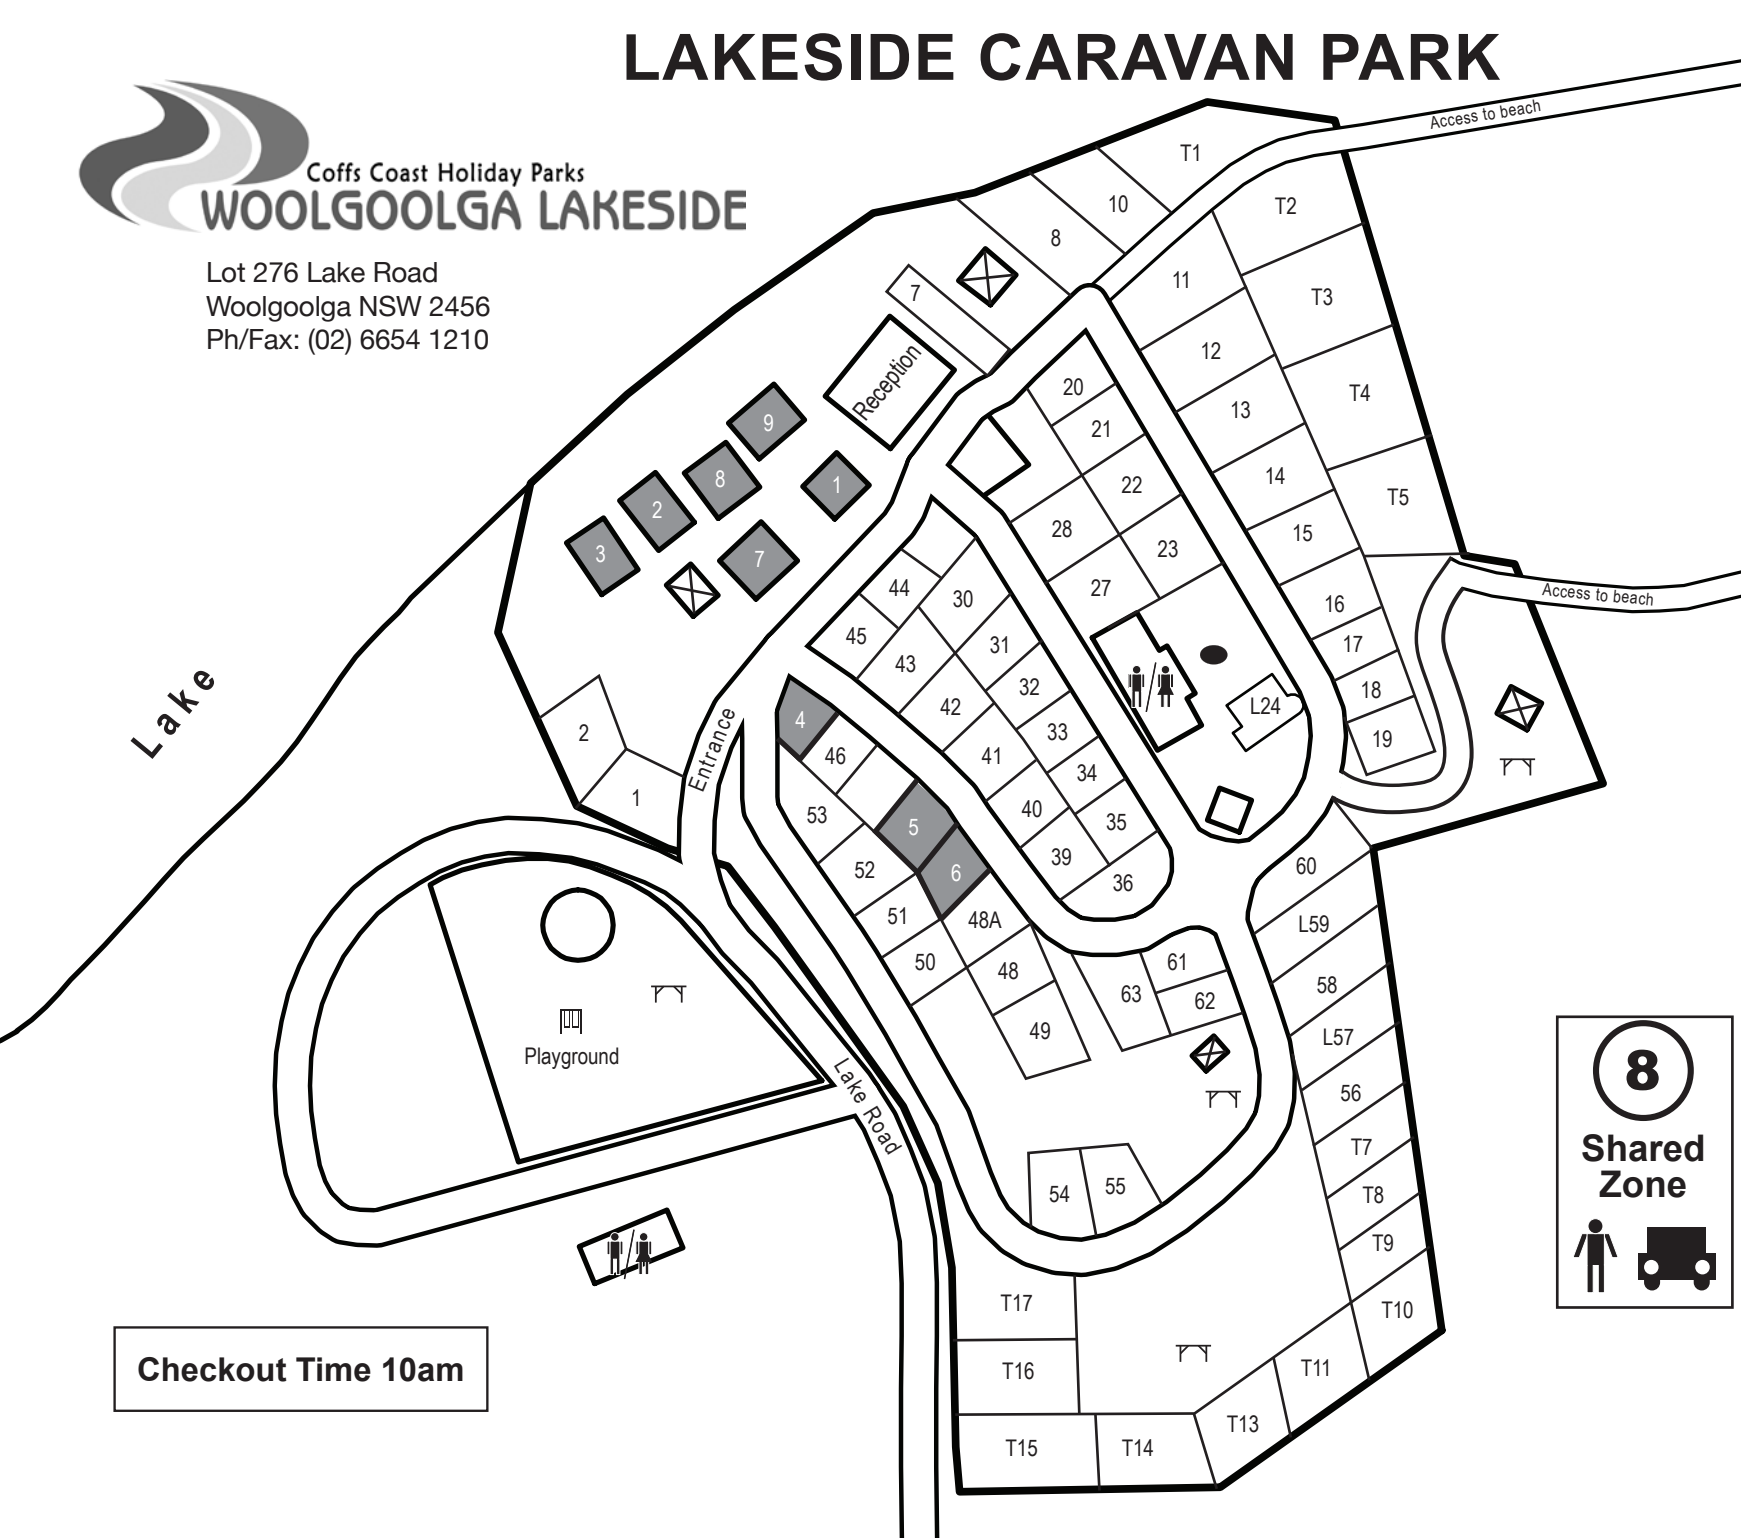

LAKESIDE CARAVAN PARK

Coffs Coast Holiday Parks
WOOLGOOLGA LAKESIDE

Lot 276 Lake Road
Woolgoolga NSW 2456
Ph/Fax: (02) 6654 1210

	BBQ
	Amenities
	Picnic Area
	Playground
	Dump
<hr/>	
Water View Cabins	8 & 9
Lakeside Palm Cabins	2, 3 & 7
Banksia Cabins	1 & 4
Studio Cabins	5 & 6

BEACH

Shared Zone

Checkout Time 10am

Remember:
You may be on holidays but thieves are not.
Always lock up your valuables!

No Pets allowed in high & peak seasons.