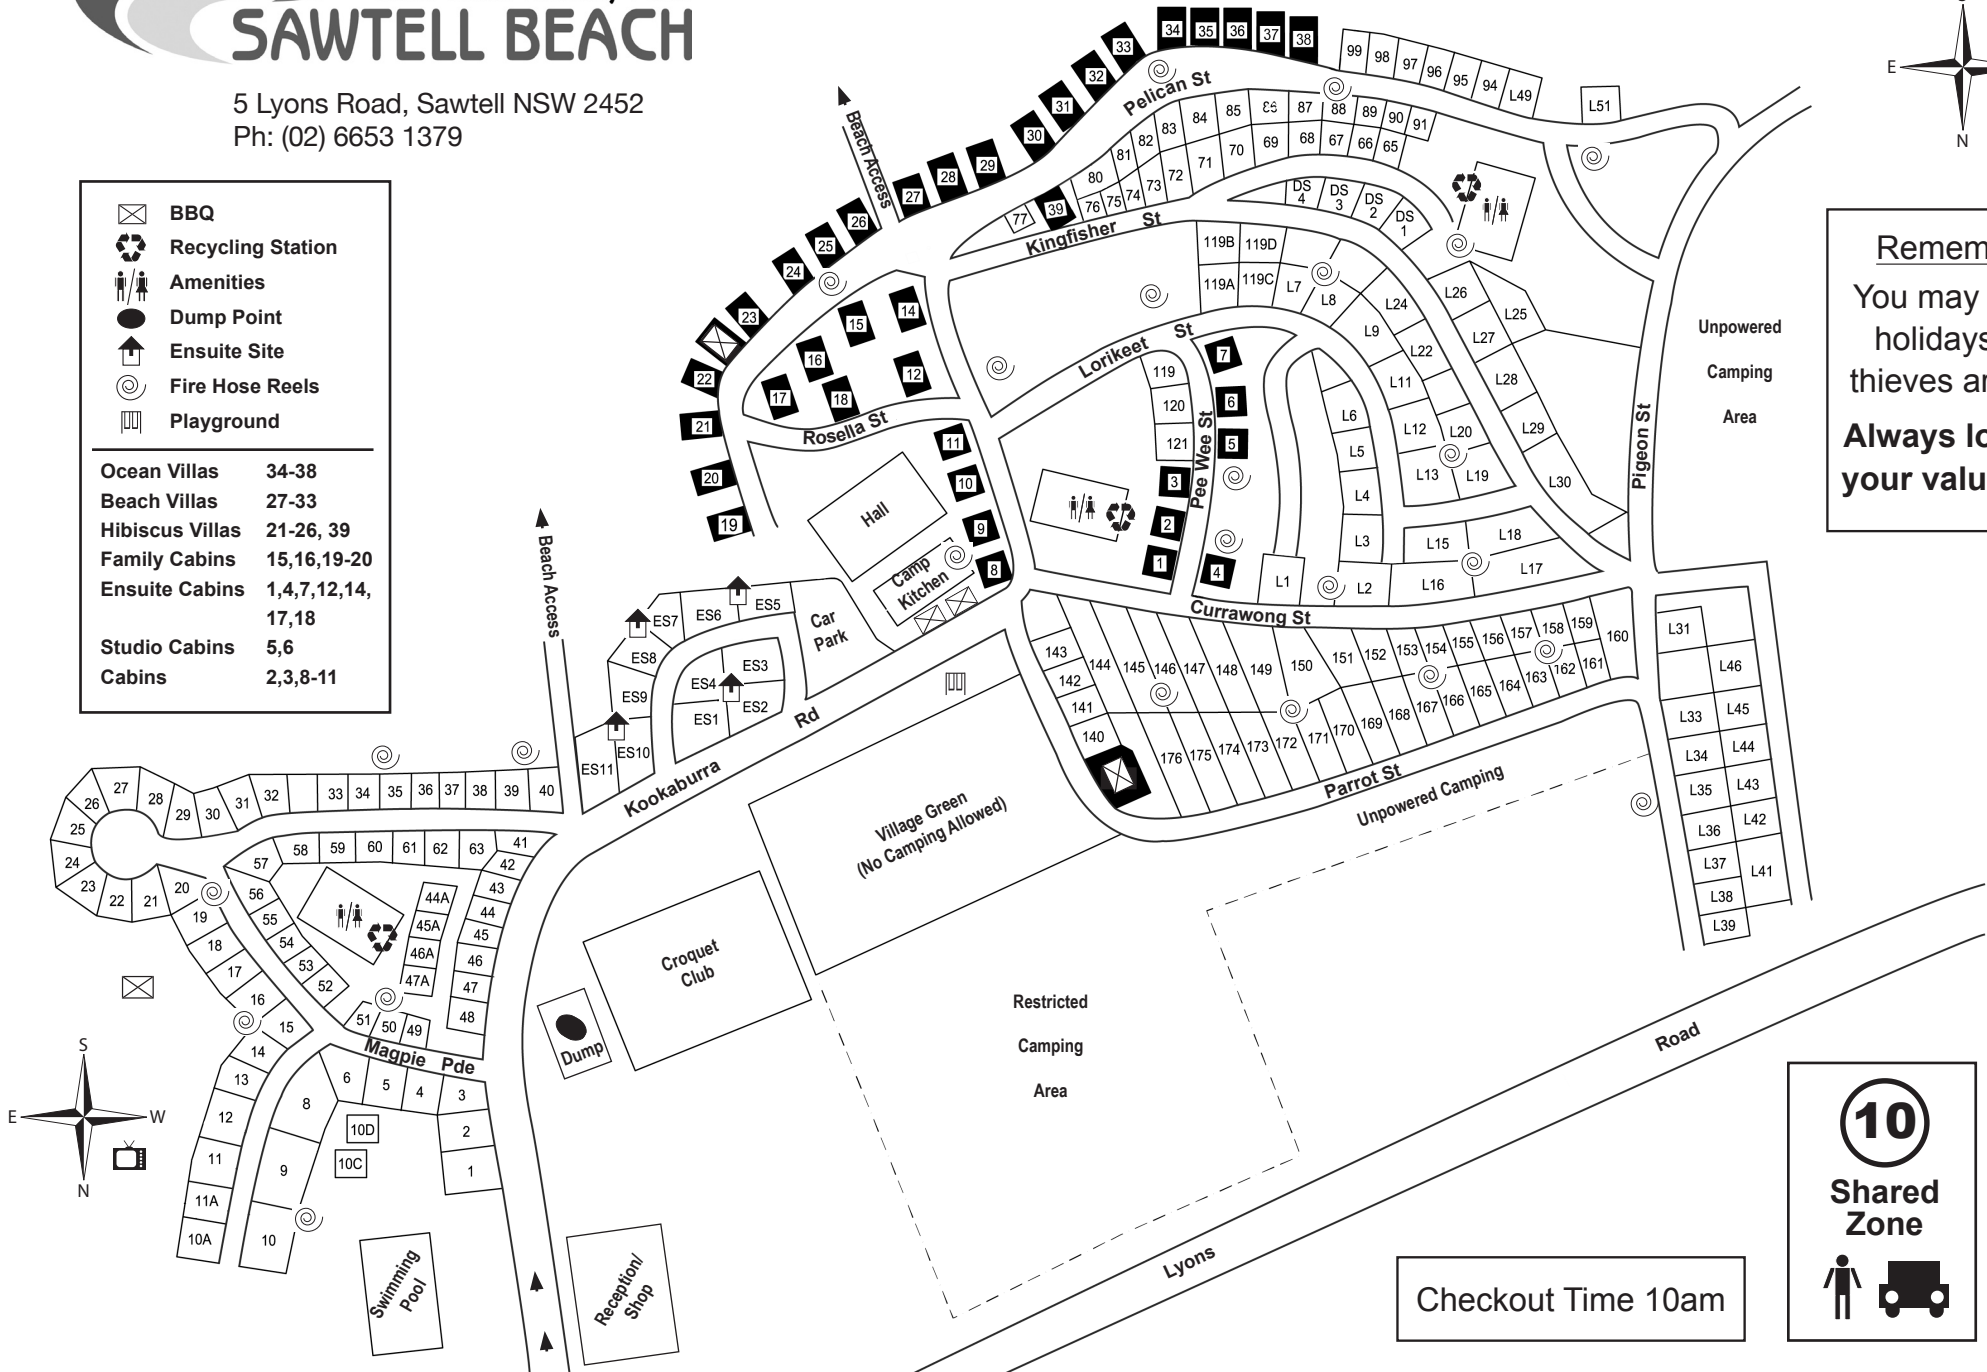

Coffs Coast Holiday Parks SAWTELL BEACH

5 Lyons Road, Sawtell NSW 2452
Ph: (02) 6653 1379

	BBQ
	Recycling Station
	Amenities
	Dump Point
	Ensuite Site
	Fire Hose Reels
	Playground

Ocean Villas	34-38
Beach Villas	27-33
Hibiscus Villas	21-26, 39
Family Cabins	15,16,19-20
Ensuite Cabins	1,4,7,12,14,17,18
Studio Cabins	5,6
Cabins	2,3,8-11

Remember:
You may be on holidays but thieves are not.
Always lock up your valuables!

Checkout Time 10am

10
Shared Zone