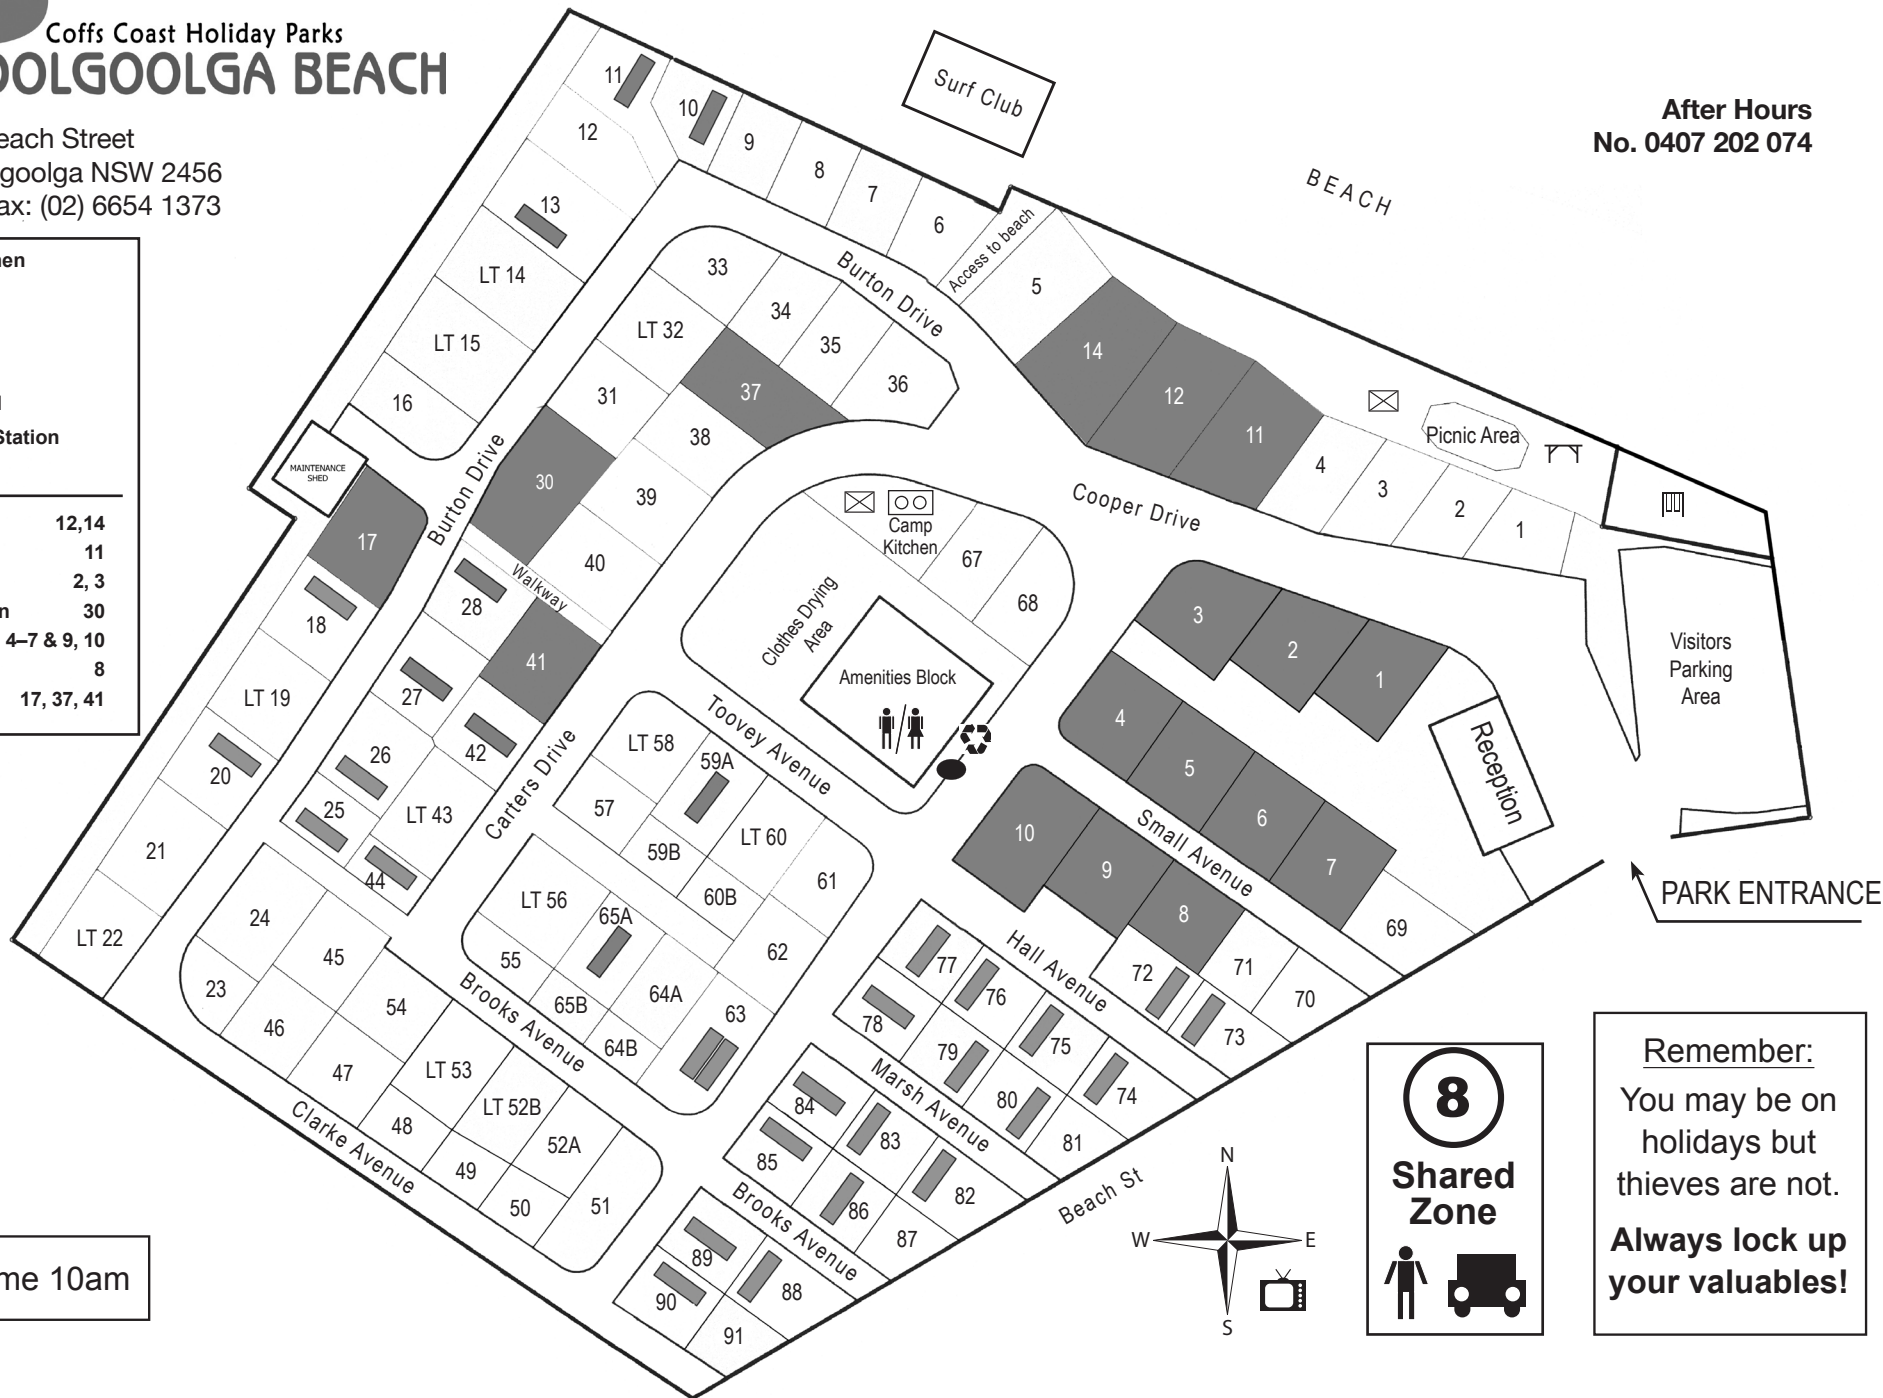

# WOOLGOOLGA BEACH CARAVAN PARK

After Hours  
No. 0407 202 074

	Camp Kitchen
	BBQ
	Amenities
	Picnic Area
	Playground
	Recycling Station
	Dump

Ocean View Villa	12, 14
Beach View Cabin	11
Surfside Cabin	2, 3
Deluxe Studio Cabin	30
Cabins	1, 4-7 & 9, 10
Studio	8
Van	17, 37, 41

Checkout Time 10am

**8**  
**Shared Zone**

**Remember:**  
You may be on holidays but thieves are not.  
**Always lock up your valuables!**